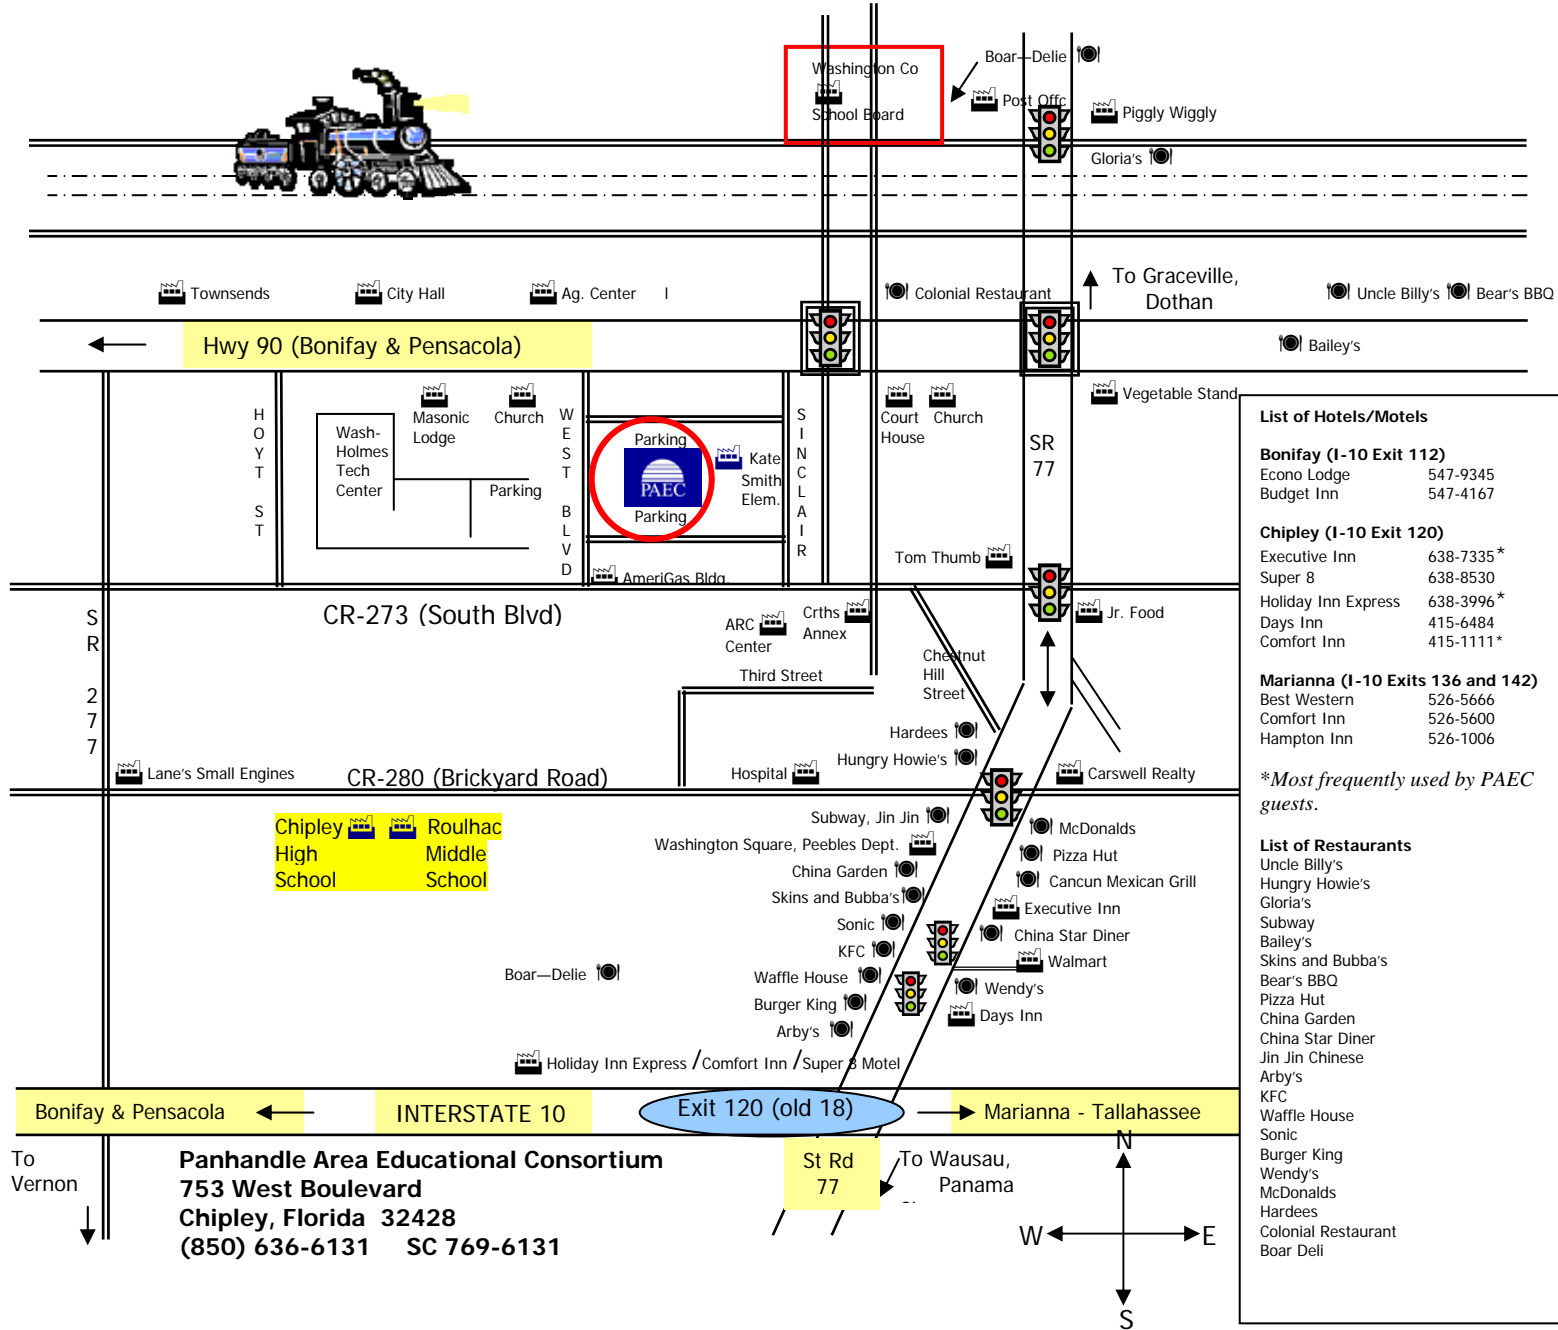

MAP OF CHIPLEY

- List of Hotels/Motels**
- Bonifay (I-10 Exit 112)**
 Econo Lodge 547-9345
 Budget Inn 547-4167
- Chipley (I-10 Exit 120)**
 Executive Inn 638-7335*
 Super 8 638-8530
 Holiday Inn Express 638-3996*
 Days Inn 415-6484
 Comfort Inn 415-1111*
- Marianna (I-10 Exits 136 and 142)**
 Best Western 526-5666
 Comfort Inn 526-5600
 Hampton Inn 526-1006
- *Most frequently used by PAEC guests.*
- List of Restaurants**
 Uncle Billy's
 Hungry Howie's
 Gloria's
 Subway
 Bailey's
 Skins and Bubba's
 Bear's BBQ
 Pizza Hut
 China Garden
 China Star Diner
 Jin Jin Chinese
 Arby's
 KFC
 Waffle House
 Sonic
 Burger King
 Wendy's
 McDonalds
 Hardees
 Colonial Restaurant
 Boar Deli